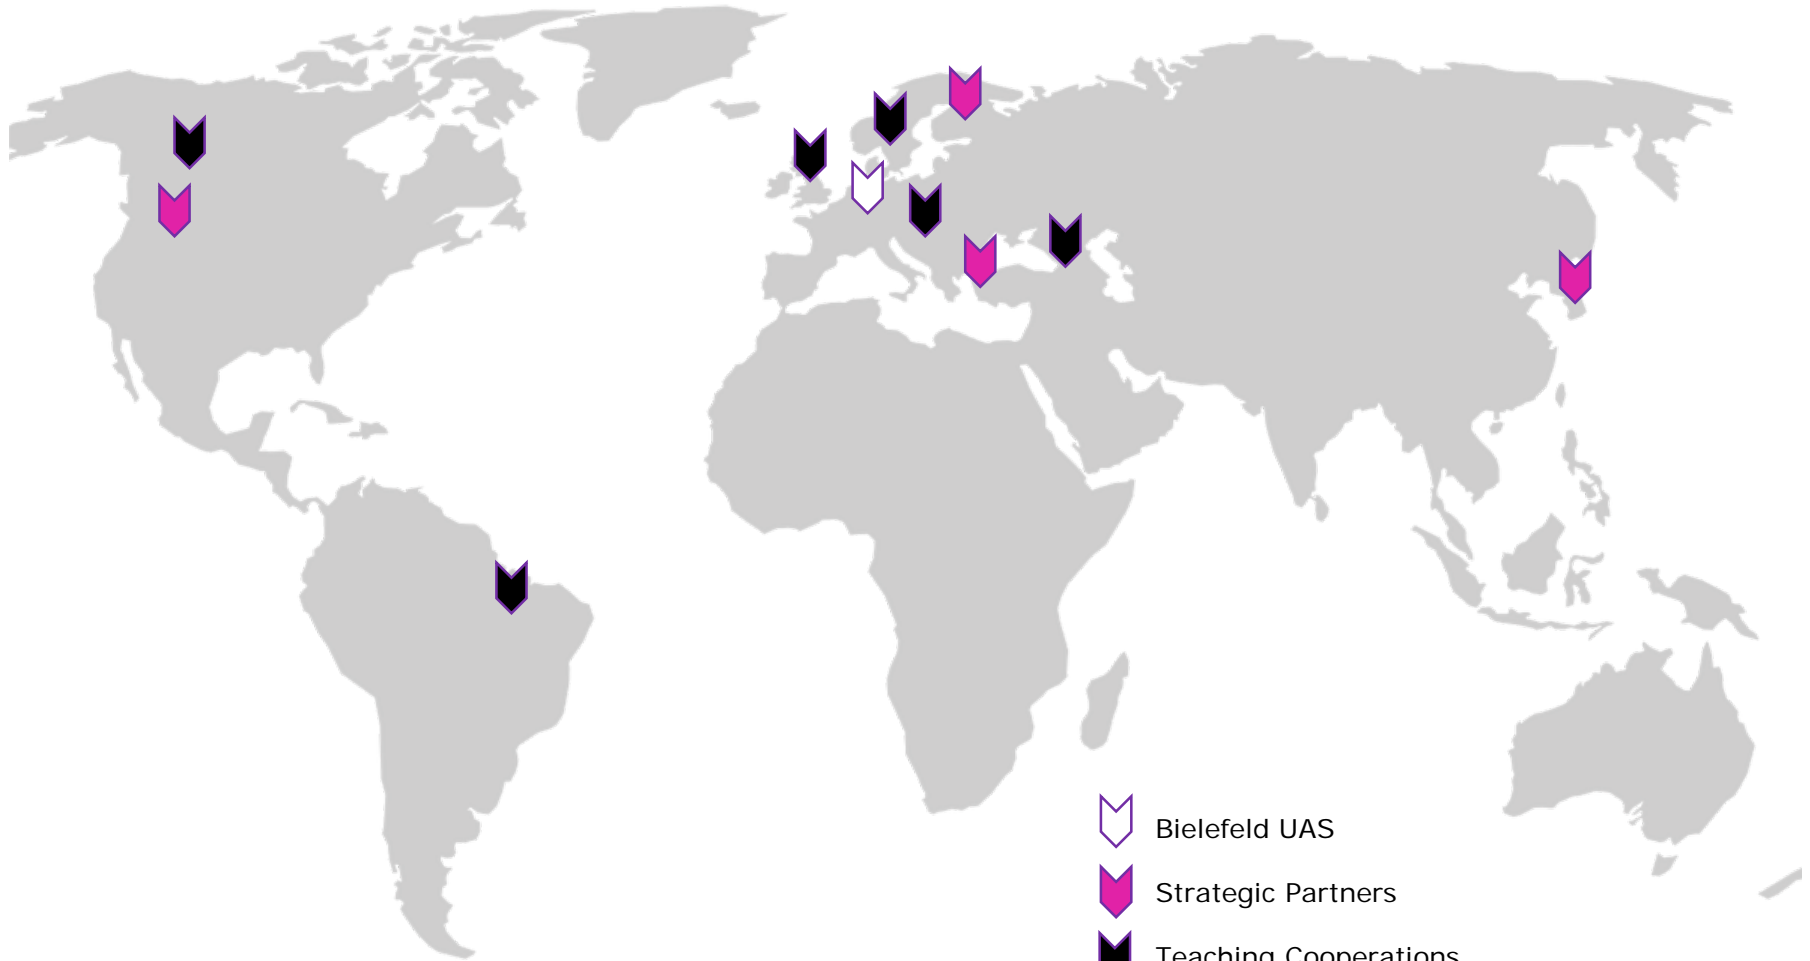

Bielefeld University of Applied Sciences (Germany)

Virtual Exchange Activities during COVID-19 and beyond

10/03/2021

Vicky Großkreuz & Maximilian Köster
Digital Mobil @ FH Bielefeld

FH Bielefeld
University of
Applied Sciences

Nice to meet you!

Vicky Großkreuz
Instructional Designer

Maximilian Köster
Virtual Exchange Facilitator

Digital Mobil @ FH Bielefeld – Our Goals

International
experiences for
all our students

Synergies of
internationalization
and digitalization

Bild von [Clker-Free-Vector-Images](#) auf [Pixabay](#)

-  Bielefeld UAS
-  Strategic Partners
-  Teaching Cooperations

Physical
Mobility

Virtual
Mobility

Virtual mobility as a complement and alternative to physical mobility